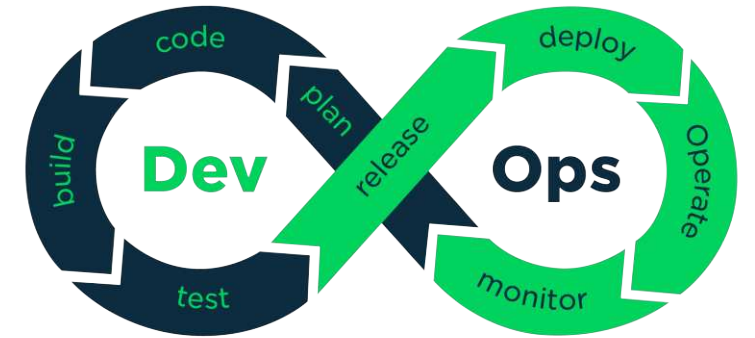

Staying alive

24/7

Database Changes with Zero Downtime

Live Deployments changes how we approach Database Changes

Dangers of Zero Downtime

Database Changes and Code Changes won't happen at the same time

Your code may not be compatible with the new database schema